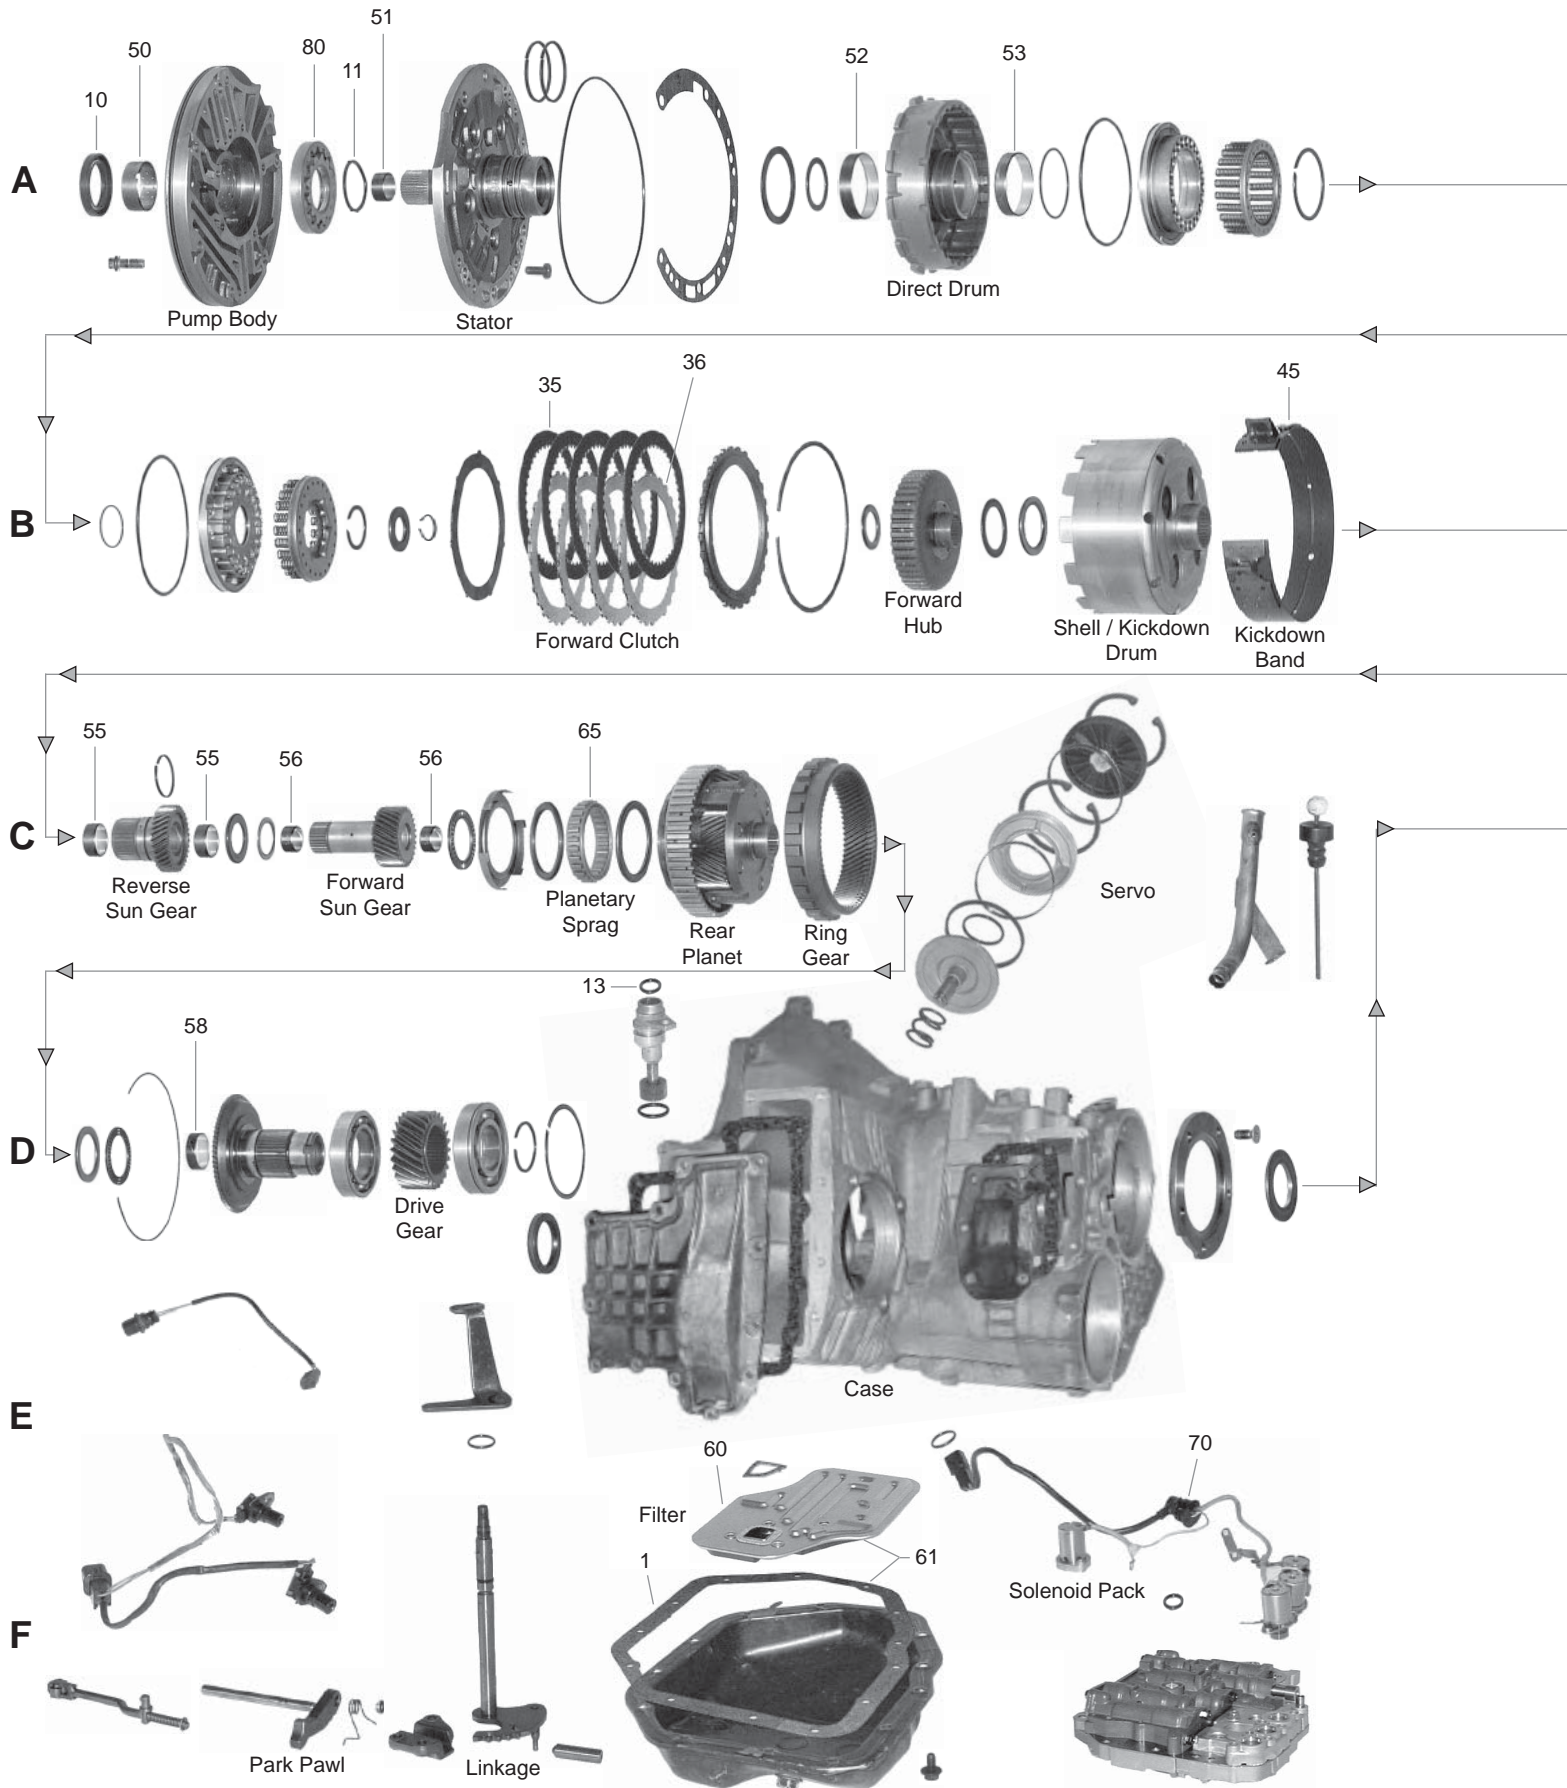

F4A33-1 (FWD) & W4A33-1 / 32-1 (AWD)

FWD 4 Speed

Mitsubishi F4A33-1 (FWD) & W4A33-1/32-1 (AWD)

ILL. NO.	PART NUMBER	PER CAR	DESCRIPTION	YEARS
Unit Identification: This unit has a one-piece case, a differential side cover, and a bottom pan.				
---	TMF4A33		Technical Manual	1991-99
REBUILDER BOX KITS				
---	K7000P-S¹		Master Kit (w/o Steels)..... F/W4A33-1	1991-99
---	K7000N-S¹		Master Kit (w/o Steels)..... W4A32-1	1991-96
Steel Plate Sub-Kits:				
---	K7000P-9²		Steel Plate Kit	F/W4A33-1 1991-99
---	K7000N-9		Steel Plate Kit	W4A32-1 1991-96
¹ When working on a W4A32/33-1 (AWD) , please order K70900N-2 Transfer Assembly Sub-Kit in addition to the above kits. ² 1995-99 Hyundai may require .078" Low/Reverse Steels, please order 70322PA separately.				
OVERHAUL KITS, GASKET SETS, SEAL KITS AND PAN GASKET				
---	K70900N¹		Overhaul Kit	All 1991-99
---	K70900N-2		Sub Kit for Transfer Case Assembly	W4A33-1/32-1 1991-99
1F	70170N	1	Oil Pan Gasket	Duraprene 1991-99
METAL CLAD SEALS				
10A	70526	1	Front Pump	1991-99
11A	70553	1	Inner Pump Gear	1991-99
12C	70550	1	End (Overdrive) Clutch	16.9mm I.D. 91-5/92
12C	70550B	1	End (Overdrive) Clutch	12.9mm I.D. 6/92-99
13D	70509	1	Speedometer	1991-99
14D	70551	1	Right Axle (35x56x9mm)	FWD 91-5/92
14D	70551P	1	Right Axle (37x56x9mm)	FWD 6/92-99
14D	70551	1	Right Axle (35x56x9mm)	AWD 1991-99
14D	70551	1	Left Axle (35x56x9mm)	FWD 91-5/92
14D	70551P	1	Left Axle (37x56x9mm)	FWD 6/92-99
14D	70552N	1	Left Axle (35x54x9mm)	AWD 1991-99
---	70554N	1	Transfer Shaft (Front)	1991-99
---	70552N	1	Transfer Shaft (Rear)	1991-99
---	70556N	1	Output Shaft/Extension Housing (32x48x10mm)	1991-99
CLUTCH PLATES				
32A	70302P	4	Front (Direct) Friction (33-1)	38T, .067" 1991-99
33A	70303P	3	Front (Direct) Steel (33-1)	26T, .088" 1991-99
32A	70304G	3	Front (Direct) Friction (32-1)	4.095" I.D. 1991-96
33A	70312R	2	Front (Direct) Steel (32-1)	4.115" I.D. 1991-96
35B	70304P	5	Rear (Forward) Friction (33-1)	42T, .067" 1991-99
36B	70305P	5	Rear (Forward) Steel (33-1)	26T, .071" - 110mm I.D. 1991-99
35B	70304G	3	Rear (Forward) Friction (32-1)	4.095" I.D. 1991-96
36B	70305G	2	Rear (Forward) Steel (32-1)	4.115" I.D. 1991-96
39B	70321P	6	Low/Reverse Friction (33-1)	54T, .067" 1991-99
40B	70322P	5	Low/Reverse Steel (33-1)	20T, .039" - 141mm I.D. 1991-99
40B	70322PA	AR	Low/Reverse Steel (33-1, Hyundai)	20T, .078" - 141mm I.D. 1995-99
39B	70321G	6	Low/Reverse Friction (32-1)076" 1991-96
40B	70322H	5	Low/Reverse Steel (32-1)040" 1991-96
43C	70308	4	End (Overdrive) Friction (All)	40T, .075" 1991-99
44C	70309	4	End (Overdrive) Steel (All)	25T, .032" 1991-99